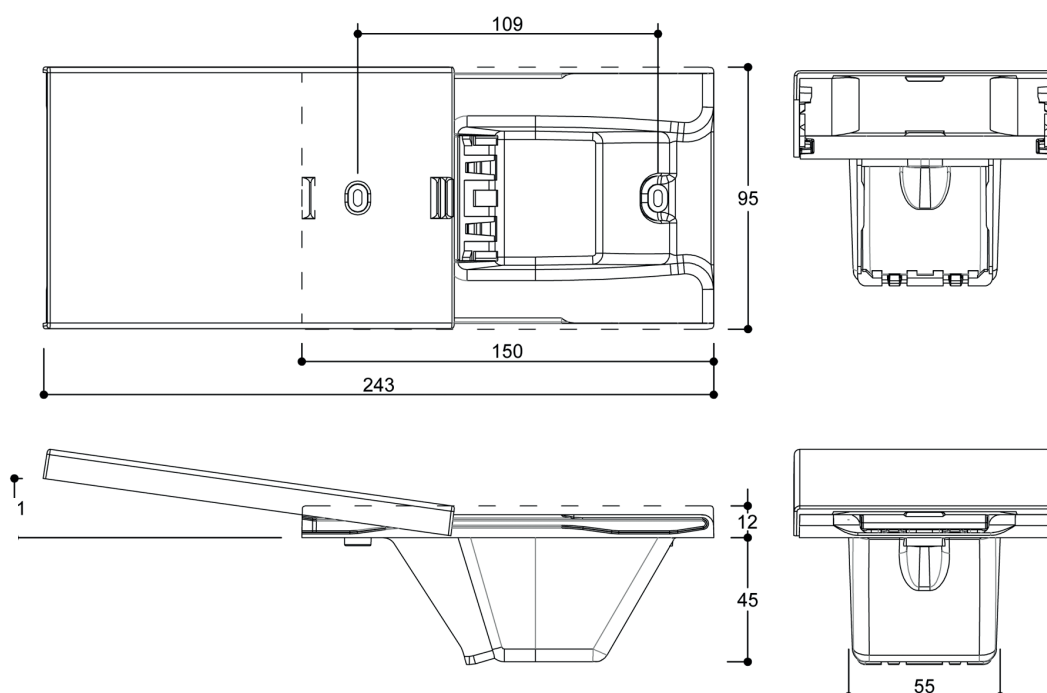

Frames for concealed sockets - OVERALL DIMENSIONS